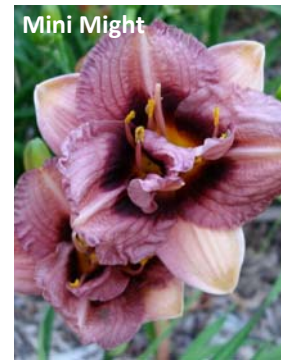

Heavenly United We Stand
Imperial Lemon
Jeanette Hurt
Jersey Spider
Kermit's Scream
Kwanso Variegated
Lavender Cascades
Lily Munster
Lime Frost
Lion of Judah
Love's Purest Light
Mabel Nolen
Madge Cayse
Mary Ethyl Anderson
Mascara Snake
Mini Might
Move to the Music
Omega Red
Paper Butterfly
Pattern Maker
Point of View
Playing With Sharks
Prester John
Pretty Late
Ruffled Rainbow Gem
Savannah Debutante
Scottish Fantasy
Siloam Jandee