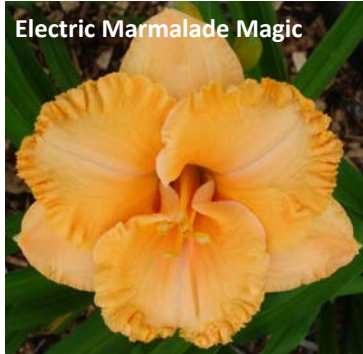

Perennial Plant Peddler

8755 TR 251, Findlay, OH 45840

Unusual Perennials
Hostas & Daylilies

We grow what we sell.

George & Ann & Michelle Brickner

www.pplantpeddler.com

Phone: 419-387-7230

E-mail: PPlantPeddler@yahoo.com

Hours: Wed - Sat 9am-6pm,
or by appointment

Aerial Display
Ahoj Matey
Artificial Intelligence
Beautiful Edgings
Becky Lynn
Betty Woods
Bill Norris
Blushing Doll
Bold Tiger
Bryan Cook Memorial
Butter and Sugar
Carrots Forever
Catherine Neal
Charon the Ferryman
Cherry Valentine
Clouds of White
Concrete Blond
Country Bumpkin
Crossfire
Daddy's Little Man
Dumb Blonde
Electric Marmalade Magic
Element of Surprise
Eleonore
Exit Light
Face of the Stars
Fairy Jester
flava
Green Flutter

Electric Marmalade Magic

Topguns Lola Scott