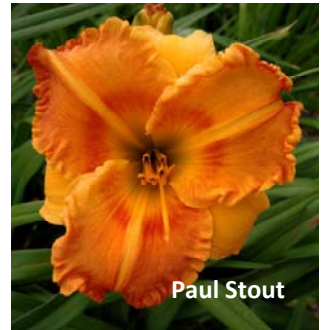

Hours: Wed - Sat 10am-5pm,
or by appointment

Early Blooming

Daylilies

Marked by Lydia

Malachite Prism

Mulberry Rage

Mort's
Masterpiece

Infinite Blue

Red Scorpion

Roll Up Candy

Seduced

Shaollin Priest

Siloam Double Classic

Siloam Jandee

Small Gesture

Topguns Sunkist

Delight

Paul Stout

Tropical Disturbance

Wild Horses

Yellow Bouquet

Yellow Hornet

Gwenevere in Spring

Heavenly Tiger Tails